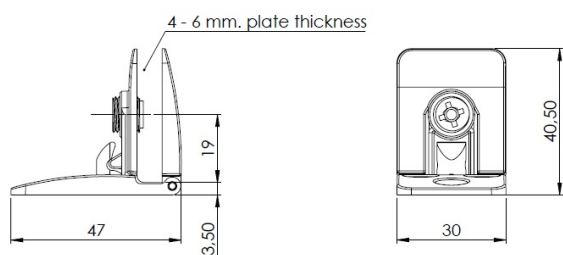

## Description:

Glass Door Hinge "Square II", Centre, CPL, Universal, F/Inset Doors, F/Glass Thickness 4-6mm, 1 Zamak Screw W/PVC Tip,, Catch Made of ABS Plastic

## Item number:

15.06.280-0

Units	Box	Carton	HS Code	Barcode
Pcs.	10	100	8302100090	 5704866439442

Screw recommendation:  
Euro-screw Ø6,3mm.  
CSK-screw Ø4,5mm.