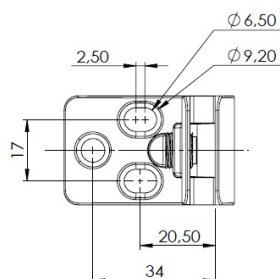

## Description:

Glass Door Hinge "Square II", Centre, CPL, Universal, F/Inset Doors, F/Glass Thickness 4-6mm, 1 Zamak Screw W/PVC Tip,, Catch Made of ABS Plastic

## Item number:

15.06.280-0

Units	Box	Carton	HS Code	Barcode
Pcs.	10	100	8302100090	 5704866439442

Screw recommendation:  
Euro-screw Ø6,3mm.  
CSK-screw Ø4,5mm.